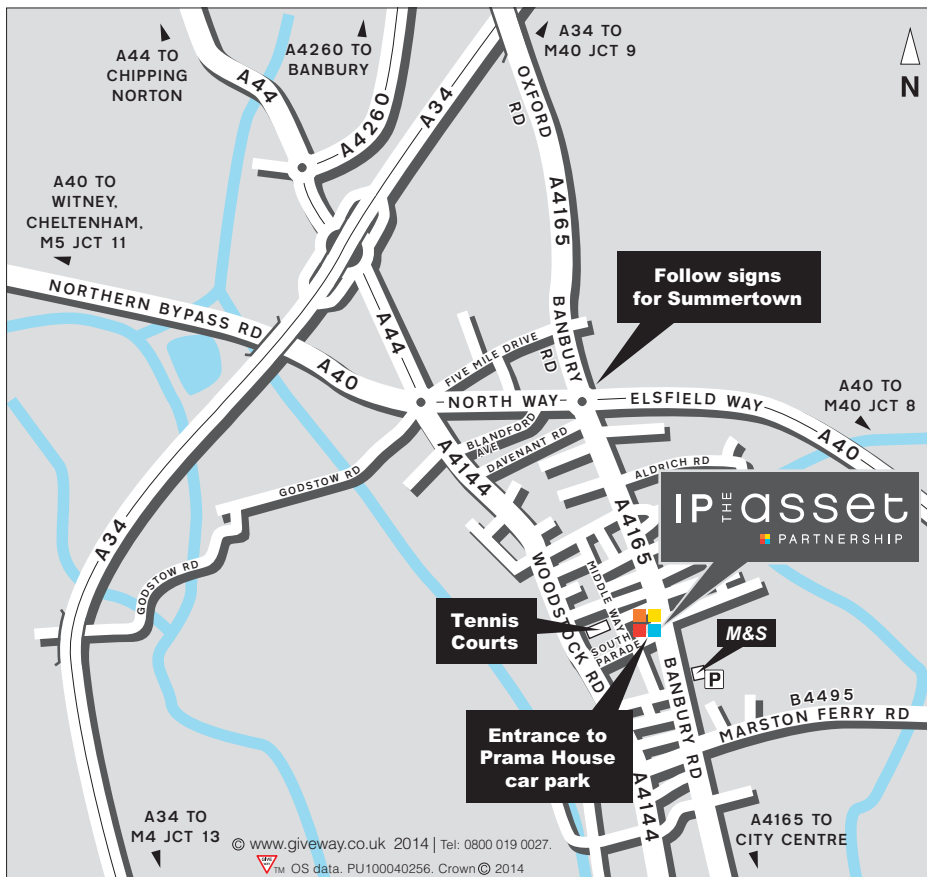

## Oxford Office

### Directions:

From the A40 follow signs to Summertown as the A4165 is not signed.  
 The entrance to Prama House is located on South Parade.  
 A private car park is located behind the building and parking is available upon request.

### PLEASE NOTE:

South Parade is a ONE-WAY street running from Banbury Road through to Woodstock Road. Prama House, and the entrance to the car park, is on your right almost immediately as you turn off Banbury Road.