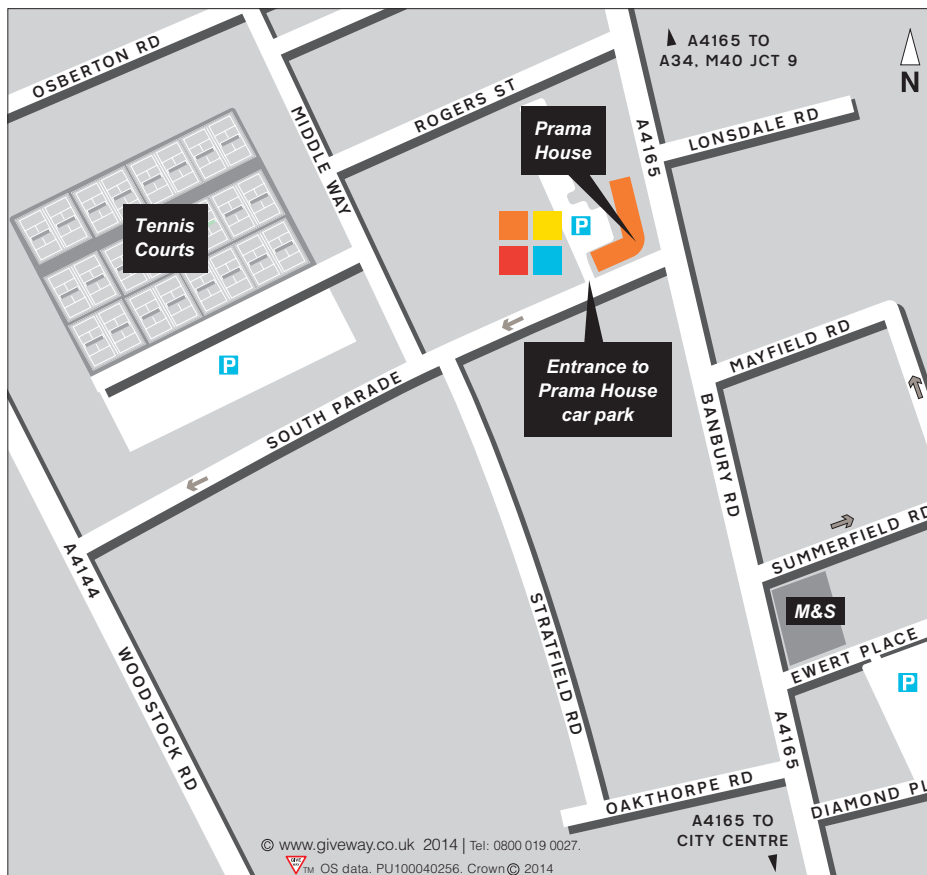

## Oxford Office

### Directions:

From the A40 follow signs to Summertown as the A4165 is not signed.  
 The entrance to Prama House is located on South Parade.  
 A private car park is located behind the building and parking is available upon request.

### PLEASE NOTE:

South Parade is a ONE-WAY street running from Banbury Road through to Woodstock Road. Prama House, and the entrance to the car park, is on your right almost immediately as you turn off Banbury Road.